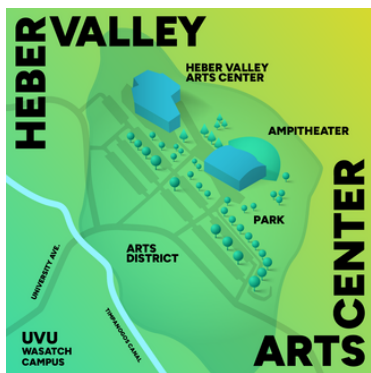

*Hello from*

wasatch county  
**arts**  
council

LET OUR ARTS LIFT YOU TO NEW HEIGHTS

*Spotlight*

**HEBER VALLEY MUSIC**

Heber Valley Music’s mission is to provide high quality musical performing groups for musicians to increase their skills and make connections through their shared love of music. They build relationships by providing diverse educational experiences for children & adults. Their work inspires the community with an appreciation of music for all generations.

Heber Valley Music has four performance groups: orchestra, choir, wind ensemble, and jazz ensemble. Each group rehearses and performs great music for our community with a variety of participants and audiences including seniors, school aged children, and adults. They aim to give opportunities for students and adults to build relationships and community.

The Heber Valley Arts Center will be our community's home for art in the Heber Valley, now and for decades.

The Heber Valley Arts Center will be not only a theater for performances but also a home for arts of every type. It will be a place to introduce art education, expand knowledge, embrace the creativity, and culture that art brings to the community.